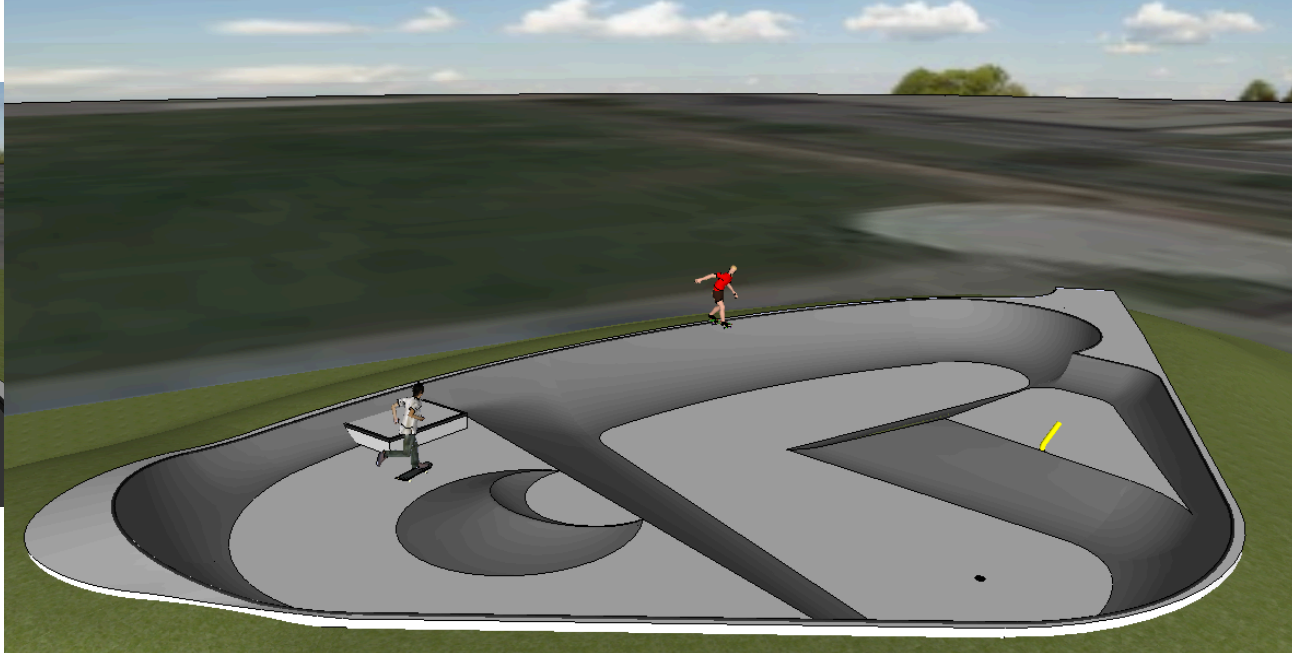

FRANKFORT, MICHIGAN SKATEPARK CONCEPT

FLOWY STREET COURSE 2,500 SQUARE FEET

This skatepark uses its small footprint to the maximum incorporating a variety of elements while retaining a good flow. It will be good for beginners to learn & progress but also exciting for more experienced skaters.

ABOVE: POLE JAM & PYRAMID HIP
RIGHT: WHOLE PARK OVERVIEW WITH QUARTER
PIPES & BOWL POCKETS

LEFT: HALF MOON
EURO-GAP PUMP
BUMP COMBO

LEDGE/MANUAL
PAD COMBO