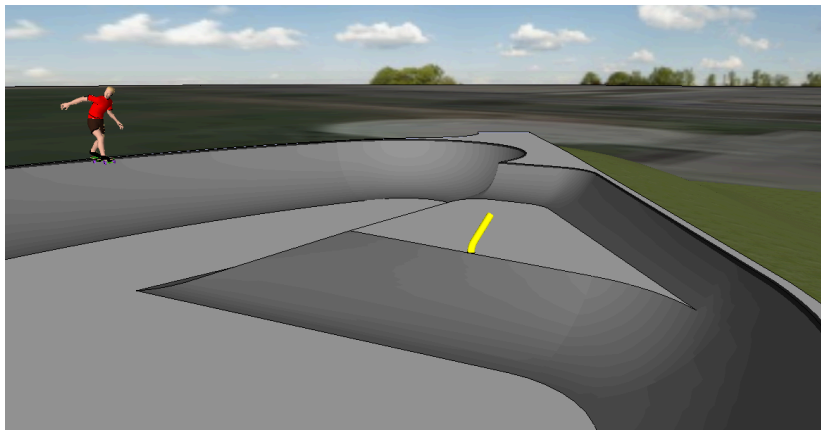

FRANKFORT, MICHIGAN SKATEPARK CONCEPT

FLOWY STREET COURSE 2,500 SQUARE FEET

This skatepark uses its small footprint to the maximum incorporating a variety of elements while retaining a good flow. It will be good for beginners to learn & progress but also exciting for more experienced skaters.

ABOVE: POLE JAM & PYRAMID HIP
RIGHT: WHOLE PARK OVERVIEW WITH QUARTER
PIPES & BOWL POCKETS

LEFT: HALF MOON
EURO-GAP PUMP
BUMP COMBO

LEDGE/MANUAL
PAD COMBO