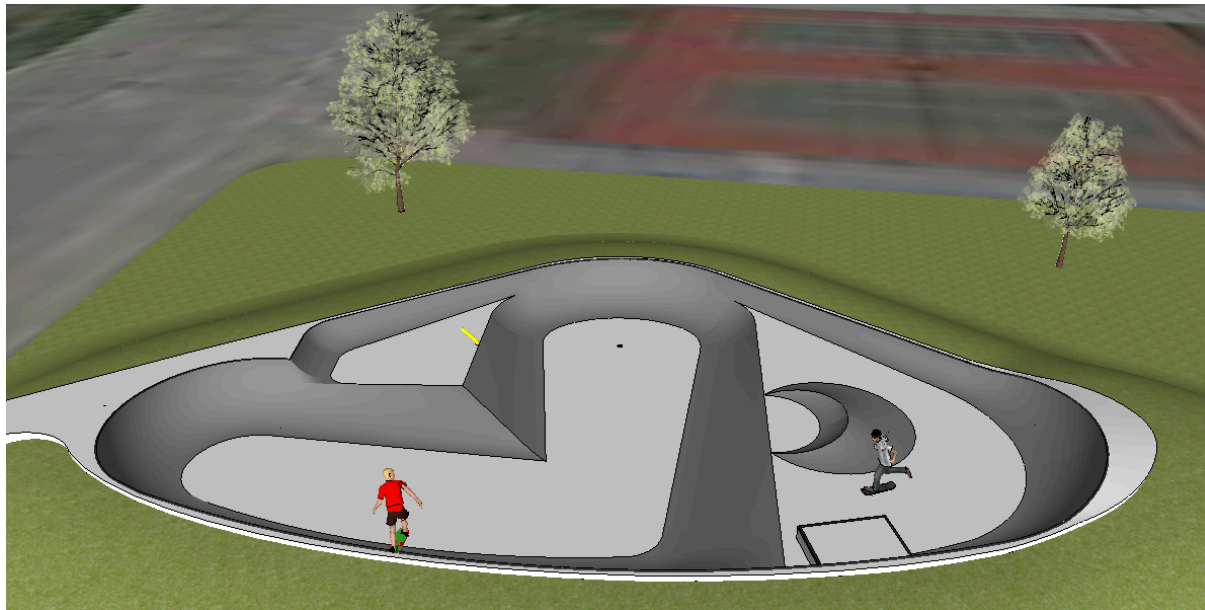

FRANKFORT, MICHIGAN SKATEPARK CONCEPT

FLOWY STREET COURSE 2,500 SQUARE FEET

This skatepark uses its small footprint to the maximum incorporating a variety of elements while retaining a good flow. It will be good for beginners to learn & progress but also exciting for more experienced skaters.

ABOVE: POLE JAM & PYRAMID HIP
RIGHT: WHOLE PARK OVERVIEW WITH QUARTER
PIPES & BOWL POCKETS

LEFT: HALF MOON
EURO-GAP PUMP
BUMP COMBO

LEDGE/MANUAL
PAD COMBO