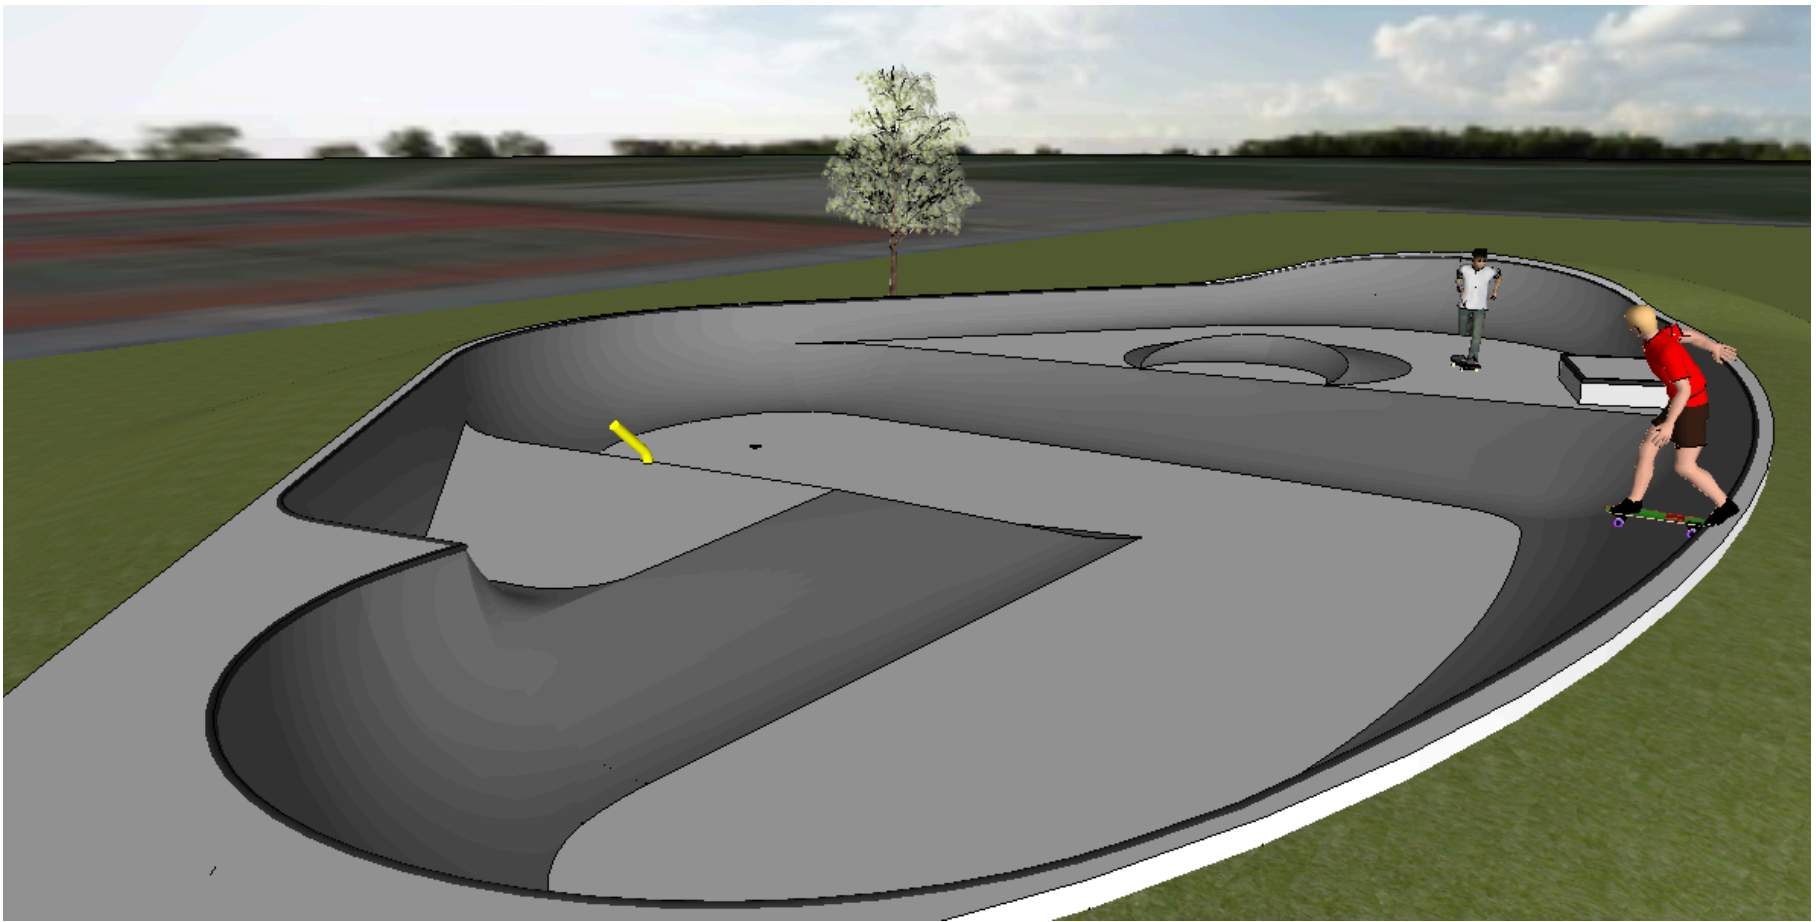

FRANKFORT, MICHIGAN SKATEPARK CONCEPT

FLOWY STREET COURSE 2,500 SQUARE FEET

This skatepark uses its small footprint to the maximum incorporating a variety of elements while retaining a good flow. It will be good for beginners to learn & progress but also exciting for more experienced skaters.

ABOVE: POLE JAM & PYRAMID HIP
RIGHT: WHOLE PARK OVERVIEW WITH QUARTER
PIPES & BOWL POCKETS

LEFT: HALF MOON
EURO-GAP PUMP
BUMP COMBO

LEDGE/MANUAL
PAD COMBO