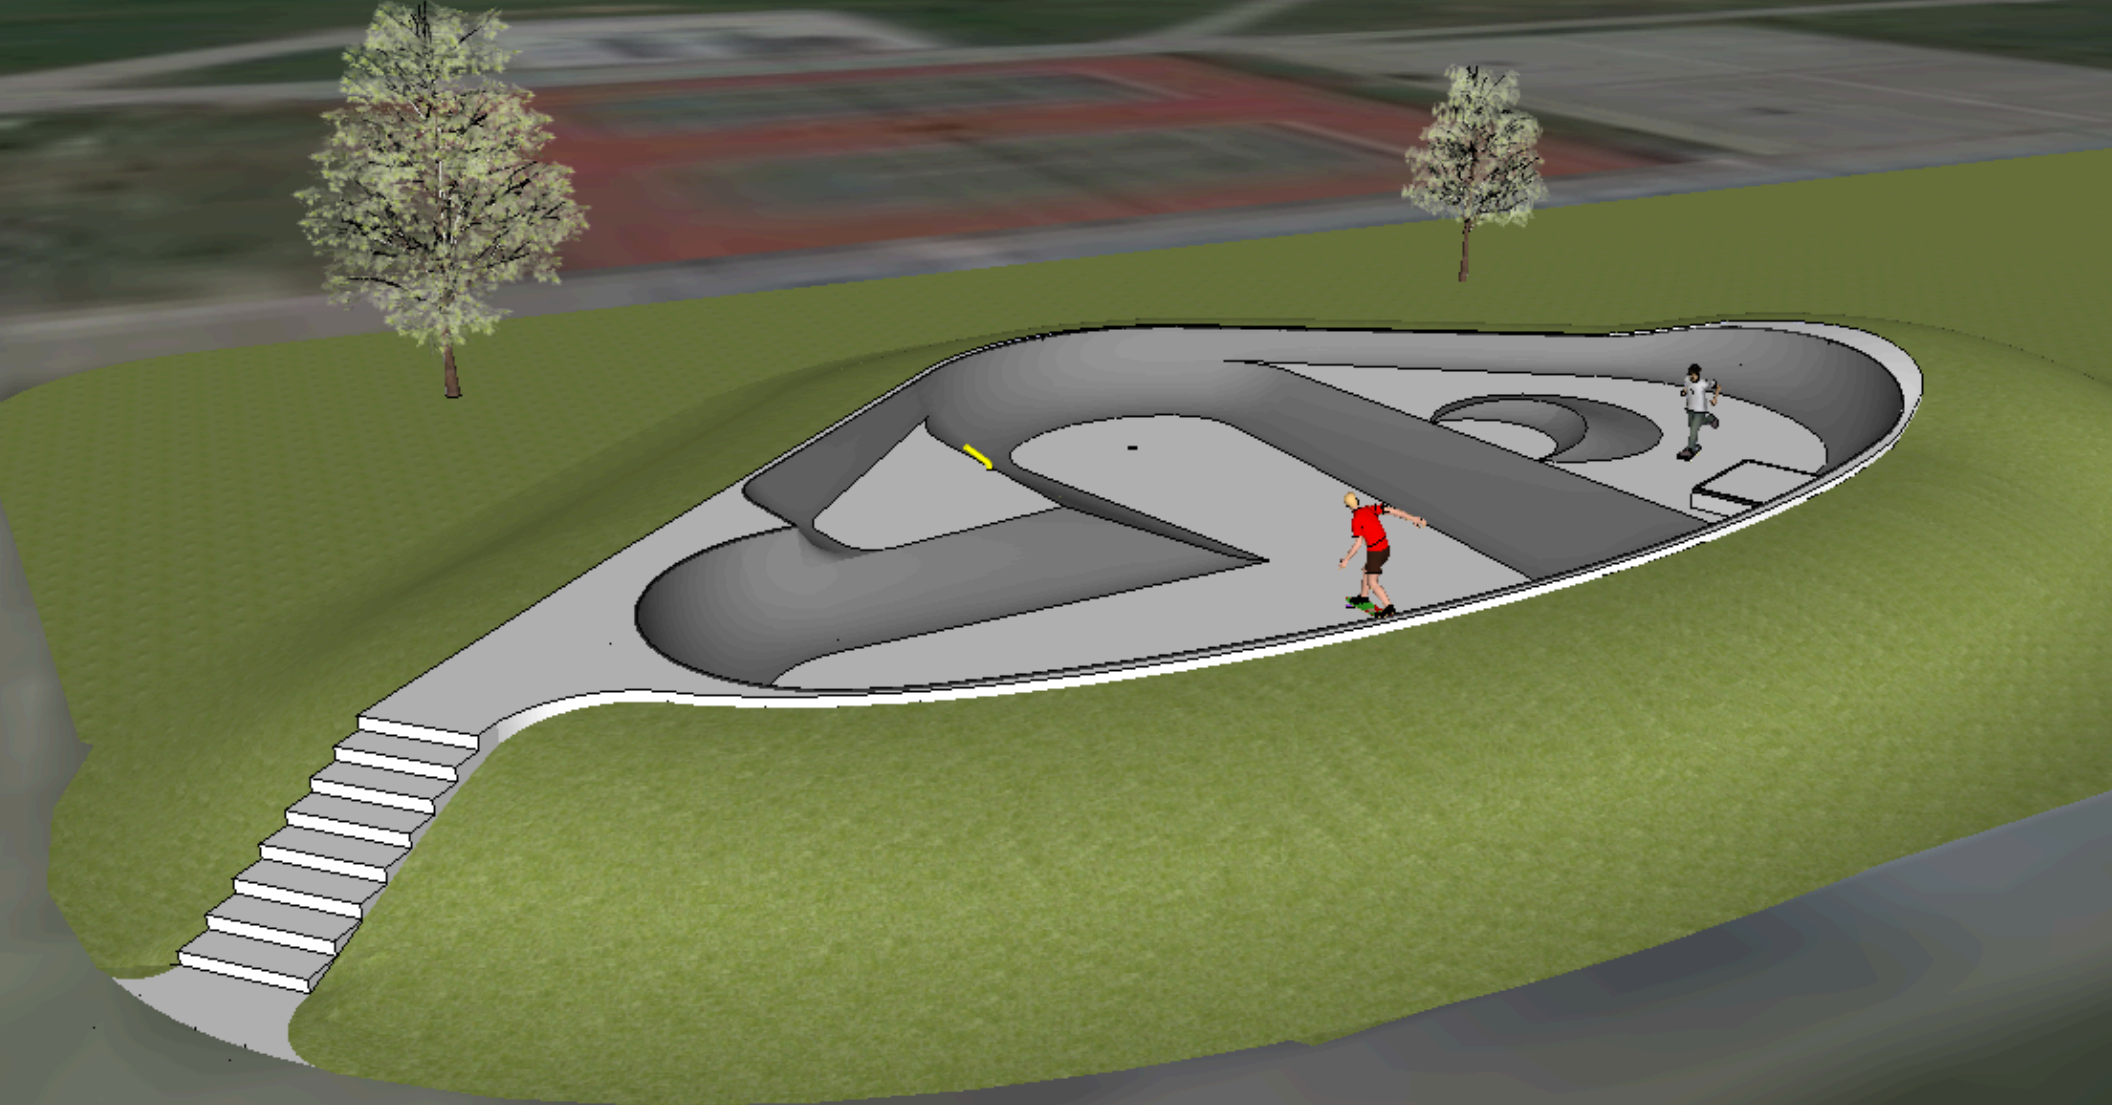

FRANKFORT, MICHIGAN SKATEPARK CONCEPT

FLOWY STREET COURSE 2,500 SQUARE FEET

This skatepark uses its small footprint to the maximum incorporating a variety of elements while retaining a good flow. It will be good for beginners to learn & progress but also exciting for more experienced skaters.

ABOVE: POLE JAM & PYRAMID HIP
RIGHT: WHOLE PARK OVERVIEW WITH QUARTER
PIPES & BOWL POCKETS

LEFT: HALF MOON
EURO-GAP PUMP
BUMP COMBO

LEDGE/MANUAL
PAD COMBO